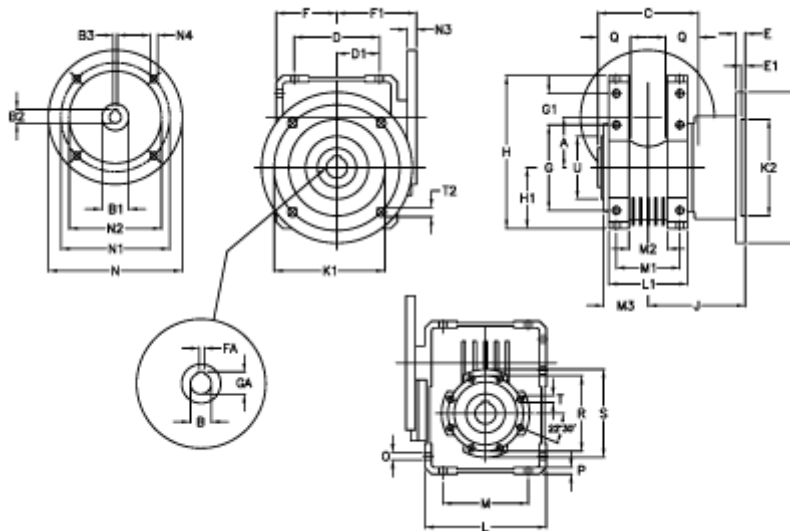

Article number: 392211002344616

Description: Worm Gear with Torque Limiter
W110 L1-UF-23-P112 B14

Measures

A = 110.10	E = 20	H = 308.0	M = 184	N4 = 9	U = 130
B = 42	E1 = 12	H1 = 125.0	M1 = 115	O = 14.0	
B1 E7 = 28	F = 125	J = 179.5	M2 = 69	P = 14	
B2 = 31.3	F1 = 151	K = 280	M3 = 73	Q = 45	
B3 H9 = 8	FA = 12	K1 = 230	N = 160	R = 165	
C = 155	G = 184	K2 = 170	N1 = 130	S = 200	
D = 174.0	G1 = 58.0	L = 250	N2 = 110	T = M12x19	
D1 = 82.0	GA = 45.3	L1 = 143	N3 = 13.0	T2 = 13.0	